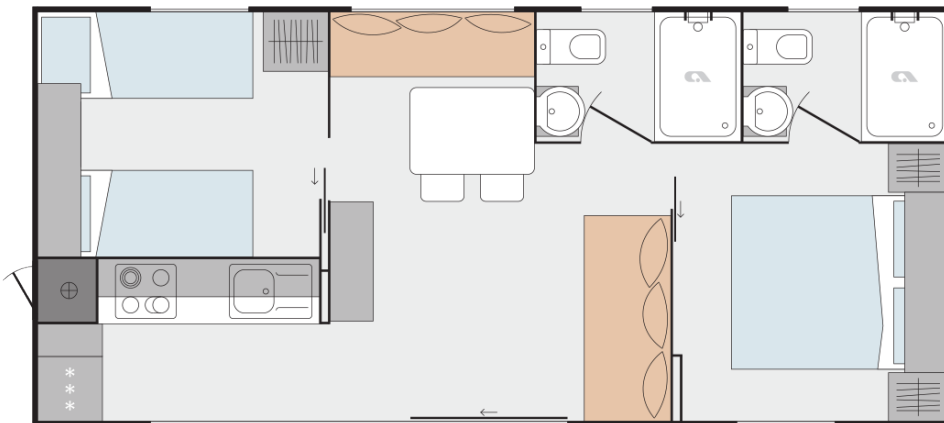

Xline 854 F22

Facade:

Layout:

A1 GENERAL

Area	34,00
Number of beds	4+1
Number of bedrooms	2
Number of bathrooms	2
Lenght	8,50
Width	3,90
Height	3,45

B1 CHASSIS

100% Galvanized Steel Chassis	X
Single inflatable wheels	X
Detachble hook	X
Leveling Feet	X