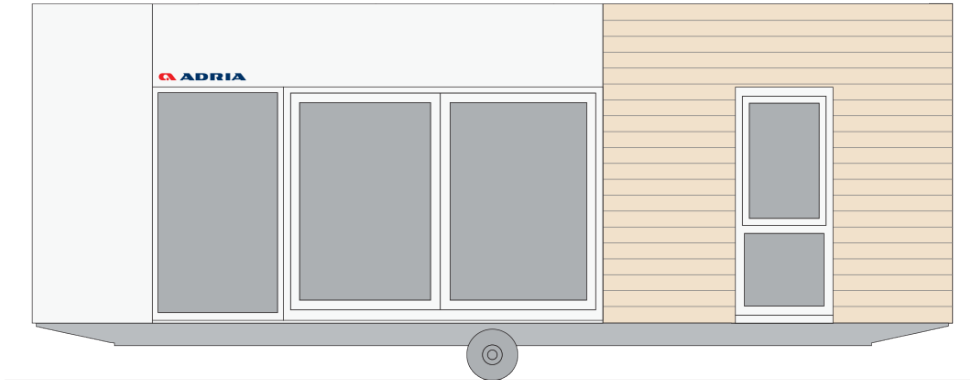

Xline 854 F22

Facade:

Layout:

A1 GENERAL

Area	34,00
Number of beds	4+1
Number of bedrooms	2
Number of bathrooms	2
Lenght	8,50
Width	3,90
Height	3,45

B1 CHASSIS

100% Galvanized Steel Chassis	X
Single inflatable wheels	X
Detachble hook	X
Leveling Feet	X