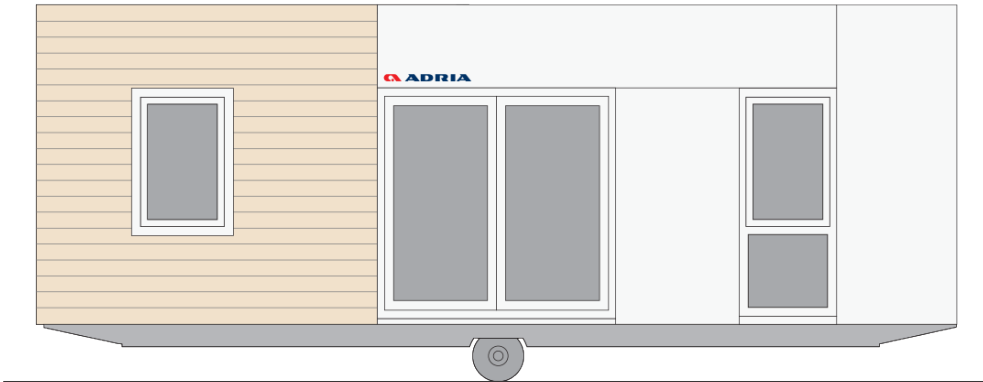

Xline 854 B32

Facade:

Layout:

C1 LIVING ROOM

Wall decoartiv cladding	O
Sofa	X
Sofa extendable	O
Footstool dinette sofa 550 x 550 mm	O
Dinning table	X
Coffee table	O
Chairs	X
Wall shelf over the sofa	X
Multimedia shelf	O
Hangers	X
Mirror	X
Fire extinguisher	O
Fire blanket	O
Smoke detector	O
Wooden headboard for the sofa	X

A1 GENERAL

Area	34,00
Number of beds	6+1
Number of bedrooms	3
Number of bathrooms	2
Lenght	8,50
Width	3,90
Height	3,45

B1 CHASSIS

100% Galvanized Steel Chassis	X
Single inflatable wheels	X
Detachble hook	X
Leveling Feet	X