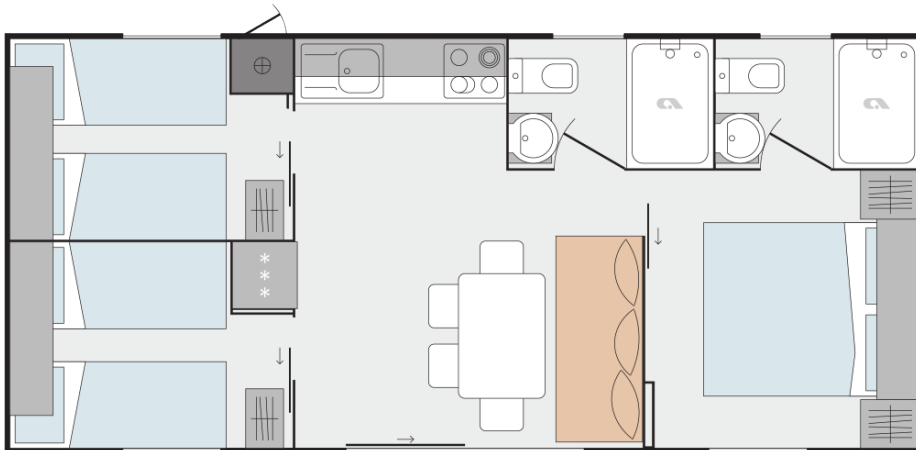

Xline 854 B32

Facade:

Layout:

C1 LIVING ROOM

Wall decoartiv cladding	O
Sofa	X
Sofa extendable	O
Footstool dinette sofa 550 x 550 mm	O
Dinning table	X
Coffee table	O
Chairs	X
Wall shelf over the sofa	X
Multimedia shelf	O
Hangers	X
Mirror	X
Fire extinguisher	O
Fire blanket	O
Smoke detector	O
Wooden headboard for the sofa	X

A1 GENERAL

Area	34,00
Number of beds	6+1
Number of bedrooms	3
Number of bathrooms	2
Lenght	8,50
Width	3,90
Height	3,45

B1 CHASSIS

100% Galvanized Steel Chassis	X
Single inflatable wheels	X
Detachble hook	X
Leveling Feet	X