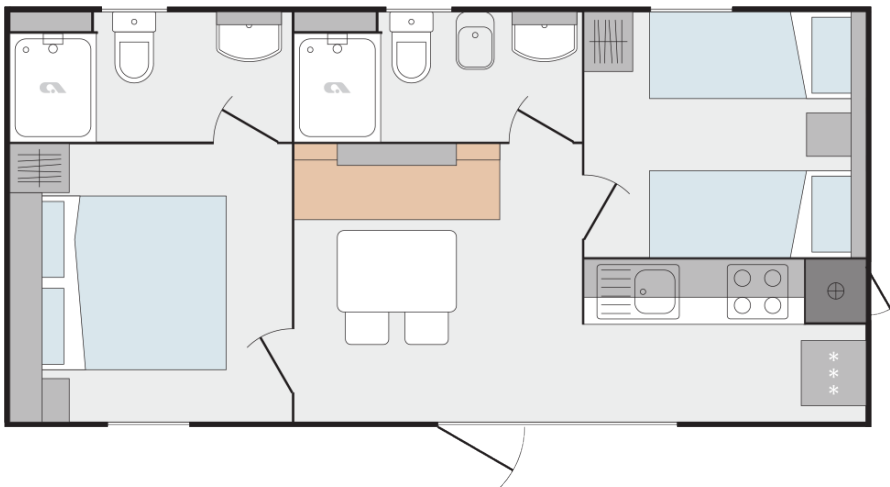

# **Sline 804 F22**

**Facade:**

**Layout:**

**C1 LIVING ROOM**

Decorativ wall in living room	X
Sofa	X
Sofa extendable	O
Chairs	X
Wall shelf over the sofa	X
Wall decoartiv cladding	X
Hangers	X
Mirror	O
Fire extinguisher	O
Fire blanket	O
Smoke detector	O
Foldable table	X

**A1 GENERAL**

Area	32,00
Number of beds	4+1
Number of bedrooms	2
Number of bathrooms	2
Lenght	8,00
Width	4,00
Height	3,30

**B1 CHASSIS**

100% Galvanized Steel Chassis	X
Single inflatable wheels	X
Detachble hook	X
Leveling Feet	X