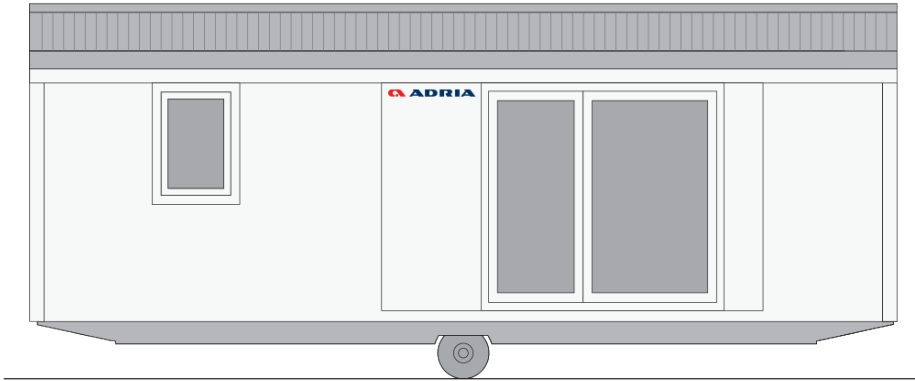

# **Sline 804 F22**

**Facade:**

**Layout:**

**C1 LIVING ROOM**

Decorativ wall in living room	X
Sofa	X
Sofa extendable	O
Chairs	X
Wall shelf over the sofa	X
Wall decoartiv cladding	X
Hangers	X
Mirror	O
Fire extinguisher	O
Fire blanket	O
Smoke detector	O
Foldable table	X

**A1 GENERAL**

Area	32,00
Number of beds	4+1
Number of bedrooms	2
Number of bathrooms	2
Lenght	8,00
Width	4,00
Height	3,30

**B1 CHASSIS**

100% Galvanized Steel Chassis	X
Single inflatable wheels	X
Detachble hook	X
Leveling Feet	X