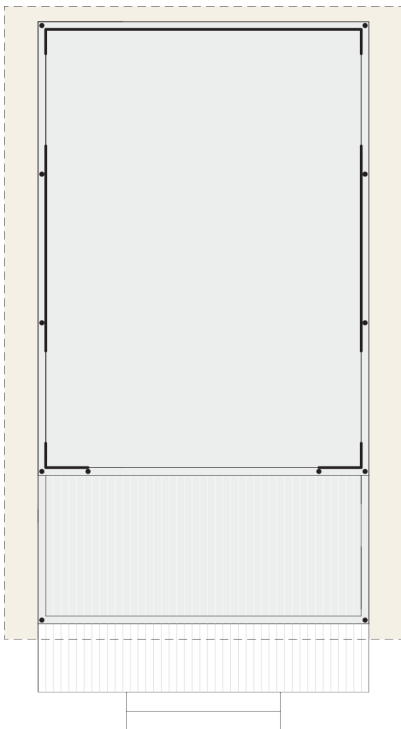

# Safari M LOFT BASIC

**Facade:**

**Layout:**

**Layout 2:**

**A1 GENERAL**

Lenght interior/exterior	5680/8430
Width interior/exterior	4090/4920
Height interior/exterior	2050/5240
Area	31,20+23

**C1 LIVING ROOM**

Sofa bed extendable	-
---------------------	---

**B2 FLOOR**

Vynil flooring	X
Moisture resistant CTB-H flooring 19 mm	X

**B1 CHASSIS**

Powder coated steel chassis	X
-----------------------------	---