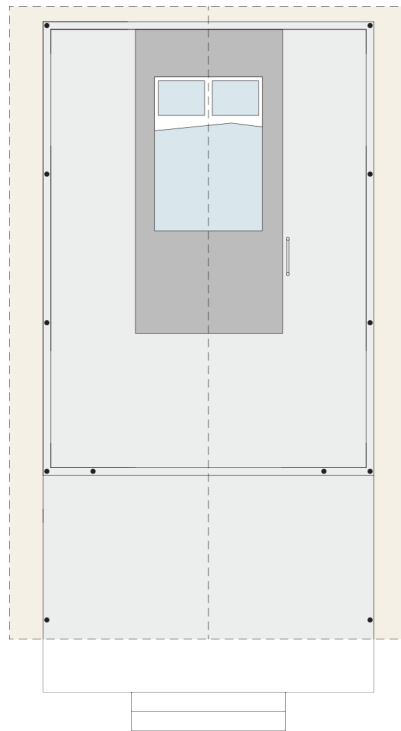

Safari M COMFORT+

Facade:

Layout:

Layout 2:

A1 GENERAL

Length interior/exterior	5,68/8,43
Width interior/exterior	4,09/4,92
Height interior/exterior	3,55/4,6
Number of beds	4
Number of bedrooms	2
Number of bathrooms	1
Bathroom	X
Kitchen	X
Loft bedroom	X
Length	5,9
Width	2,4
Height	2,4
Area	31,12+7
Transport length	5,68
Transport width	2,28
Transport height	2,4
Dimension terrace	4,09x1,91