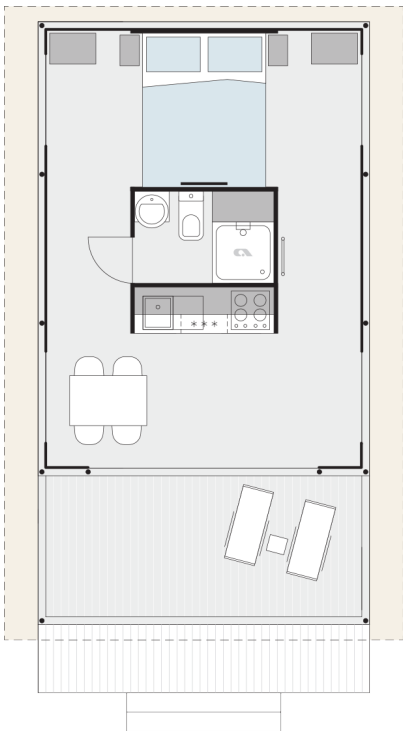

Safari M COMFORT+

Facade:

Layout:

Layout 2:

A1 GENERAL

Length interior/exterior	5,68/8,43
Width interior/exterior	4,09/4,92
Height interior/exterior	3,55/4,6
Number of beds	4
Number of bedrooms	2
Number of bathrooms	1
Bathroom	X
Kitchen	X
Loft bedroom	X
Length	5,9
Width	2,4
Height	2,4
Area	31,12+7
Transport length	5,68
Transport width	2,28
Transport height	2,4
Dimension terrace	4,09x1,91