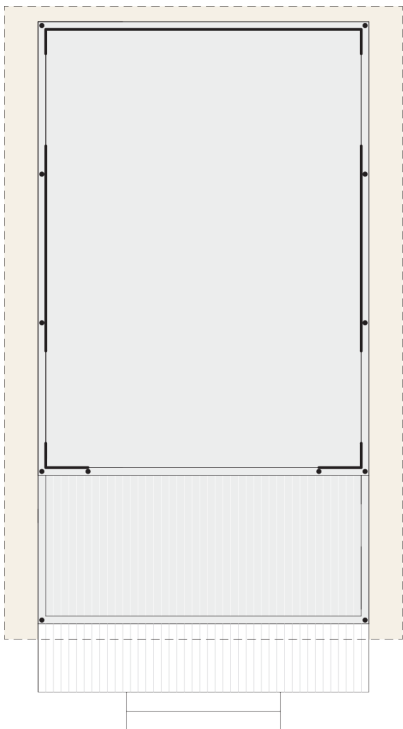

Safari M BASIC

Facade:

Layout:

A1 GENERAL

Lenght interior/exterior	5,68/8,43
Width interior/exterior	4,09/4,92
Height interior/exterior	3,55/4,6
Lenght	5,9
Width	2,4
Height	2,4
Area	31,12+7
Number of beds	-
Number of bedrooms	-
Number of bathrooms	-
Kitchen	-
Transport lenght	5,68
Transport width	2,28
Transport height	2,4
Dimension terrace	4,09x1,91

B3 EXTERIOR WALLS

PVC transport protection	X
Chassis cover PVC 15cm	X
Mosquito net preinstalation on entrance doors	X
Chassis cover Campshield FR1 15CM	O

Chassis cover PVC 50cm	O
Chassis cover PVC 35cm	O
Chassis cover Campshield FR1 35cm	O
Chassis cover Campshield FR1 50cm	O
Sturdy round wooden beams fi 100 mm	X
Powder coated steel connectors	X
Roof canvas Sattler Complain 641 670g/m2 (FR)	X
Roof canvas TenCate Campshield FR1 420g/m2 (FR)	O
Interior canvas TenCate Cotton KD24 340g/m2	X
Interior canvas TenCate Campshield FR2 290g/m2 (FR)	O
Window with mosquito net	X
Internal canvas rolo	X
External cristal PVC rolo with Vecro tape	X
Front entrance opening secton on zipper	X
Side wall opening sections on zipper	O
Mosquito net for entrance opening	O
Pad lock system	X
Master key for pad lock system	O
Winter cover	O
Stick for door zipper	X