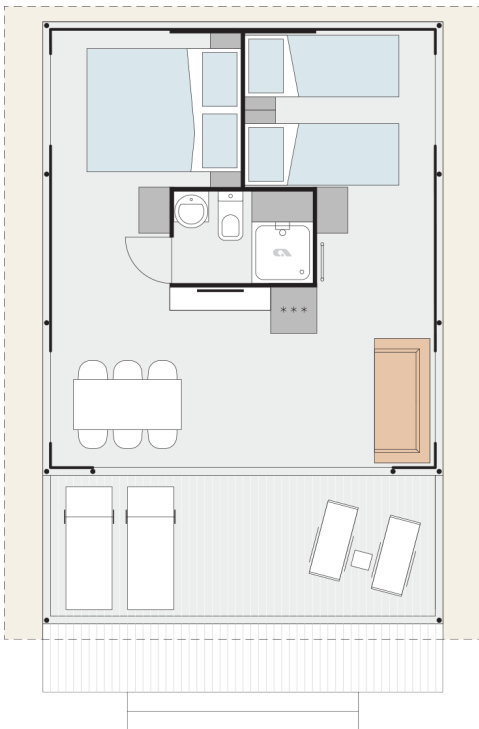

Safari L FAMILY

Facade:

Layout:

Layout 2:

A1 GENERAL

Lenght interior/exterior	5,68/8,43
Width interior/exterior	5/5,83
Height interior/exterior	3,95/5,02
Number of beds	6
Number of bedrooms	3
Number of bathrooms	1
Bathroom	X
Loft bedroom	X
Area	38+7
Transport lenght	5,68
Transport width	2,28
Transport height	2,4
Dimension terrace	5x1,91
Kitchen	-

Window with mosquito net	X
Internal canvas rolo	X
External cristal PVC rolo with Vecro tape	X
Front entrance opening secton on zipper	X
Side wall opening sections on zipper	O
Mosquito net for entrance opening	O
Pad lock system	X
Master key for pad lock system	O
Winter cover	O