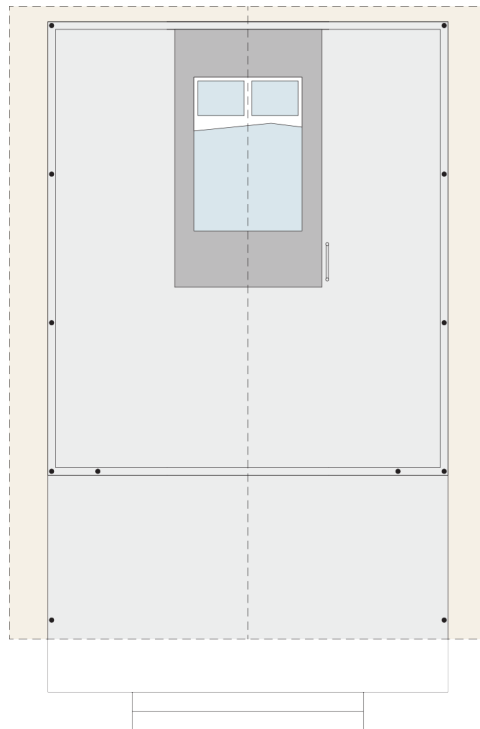

Safari L FAMILY

Facade:

Layout:

Layout 2:

A1 GENERAL

Lenght interior/exterior	5,68/8,43
Width interior/exterior	5/5,83
Height interior/exterior	3,95/5,02
Number of beds	6
Number of bedrooms	3
Number of bathrooms	1
Bathroom	X
Loft bedroom	X
Area	38+7
Transport lenght	5,68
Transport width	2,28
Transport height	2,4
Dimension terrace	5x1,91
Kitchen	-