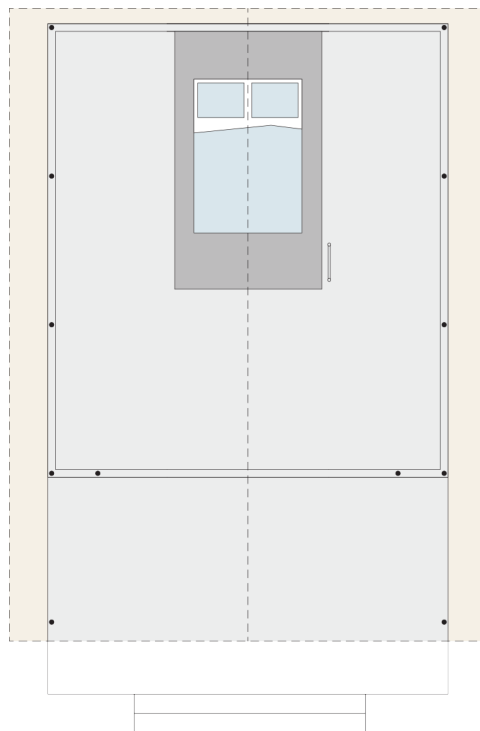

Safari L COMFORT

Facade:

Layout:

Layout 2:

B3 EXTERIOR WALLS

Stick for door zipper	X
PVC transport protection	X
Chassis cover PVC 15cm	X
Mosquito net preinstalation on entrance doors	X
Chassis cover Campshield FR1 15CM	O
Chassis cover PVC 50cm	O
Chassis cover PVC 35cm	O
Chassis cover Campshield FR1 35cm	O
Chassis cover Campshield FR1 50cm	O
Sturdy round wooden beams fi 100 mm	X
100% aluminium foldable pole construction	-
Powder coated steel connectors	X
Roof canvas Sattler Complain 641 670g/m2 (FR)	X
Roof canvas TenCate Solair KA46 420g/m2	O
Roof canvas TenCate Campshield FR1 420g/m2 (FR)	O
Interior canvas TenCate Cotton KD24 340g/m2	X
Interior canvas TenCate Campshield FR2 290g/m2 (FR)	O
Window with mosquito net	X
Internal canvas rolo	X
External cristal PVC rolo with Vecro tape	X
Front entrance opening secton on zipper	X
Side wall opening sections on zipper	O
Mosquito net for entrance opening	O
Pad lock system	X
Master key for pad lock system	O
Winter cover	O

A1 GENERAL

Lenght interior/exterior	5,68/8,43
Width interior/exterior	5/5,83
Height interior/exterior	3,95/5,02
Number of beds	4
Number of bedrooms	2

Number of bathrooms	1
Bathroom	X
Kitchen	-
Loft bedroom	X
Lenght	5,9
Width	2,4
Height	2,4
Area	38+7
Transport lenght	5,68
Transport width	2,28
Transport height	2,4
Dimension terrace	5x1,91