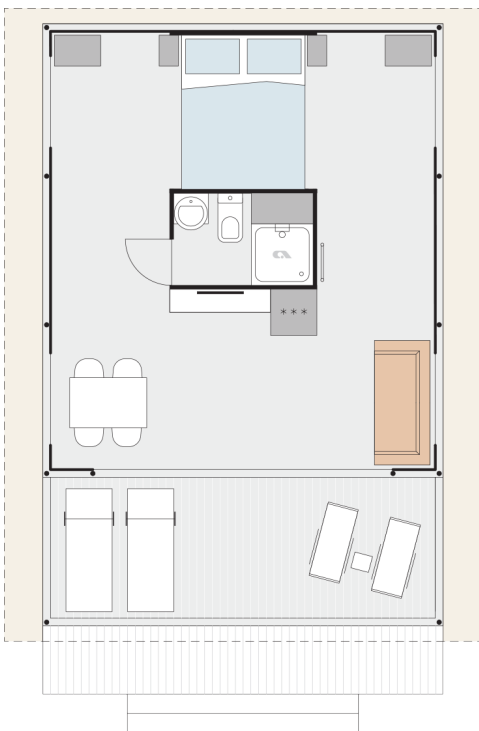

Facade:

Layout:

Layout 2: