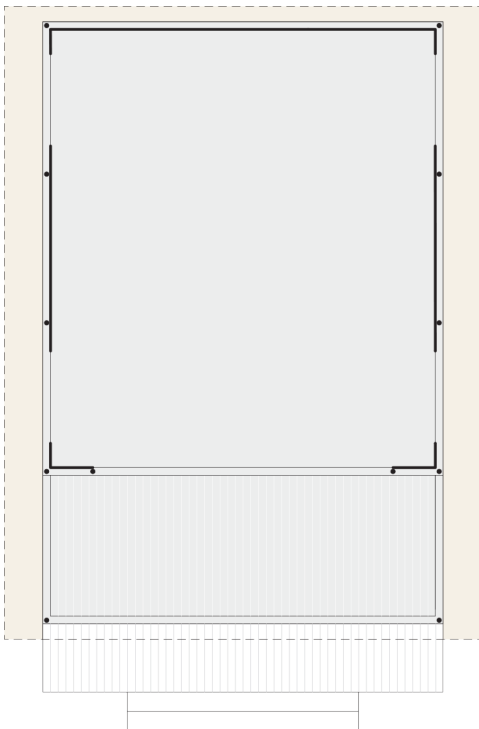

Safari L BASIC

Facade:

Layout:

A1 GENERAL

| | |
|--------------------------|-----------|
| Lenght interior/exterior | 5,68/8,43 |
| Width interior/exterior | 5/5,83 |
| Height interior/exterior | 3,95/5,02 |
| Lenght | 5,9 |
| Width | 2,4 |
| Height | 2,4 |
| Area | 38+7 |
| Number of beds | - |
| Number of bedrooms | - |
| Number of bathrooms | - |
| Loft bedroom | - |
| Transport lenght | 5,68 |
| Transport width | 2,28 |
| Transport height | 2,4 |
| Dimension terrace | 5x1,91 |
| Kitchen | - |