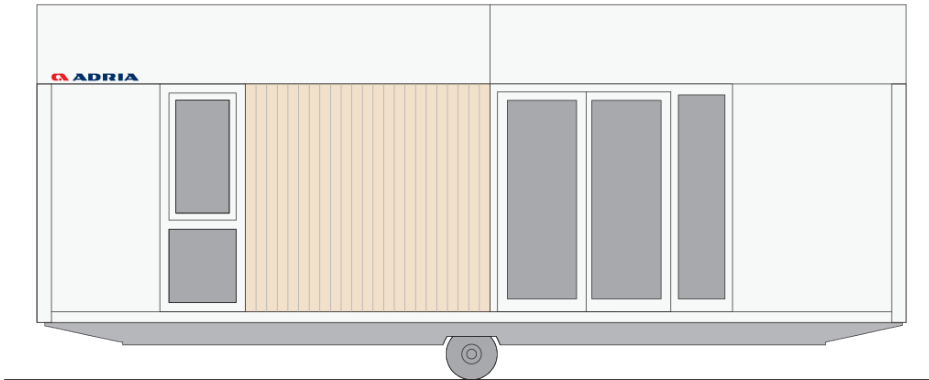

Mline 804 F22

Facade:

Layout:

A1 GENERAL

Area	32,00
Number of beds	4+1
Number of bedrooms	2
Number of bathrooms	2
Lenght	8,00
Width	4,00
Height	3,45

B1 CHASSIS

100% Galvanized Steel Chassis	X
Single inflatable wheels	X
Detachble hook	X
Leveling Feet	X