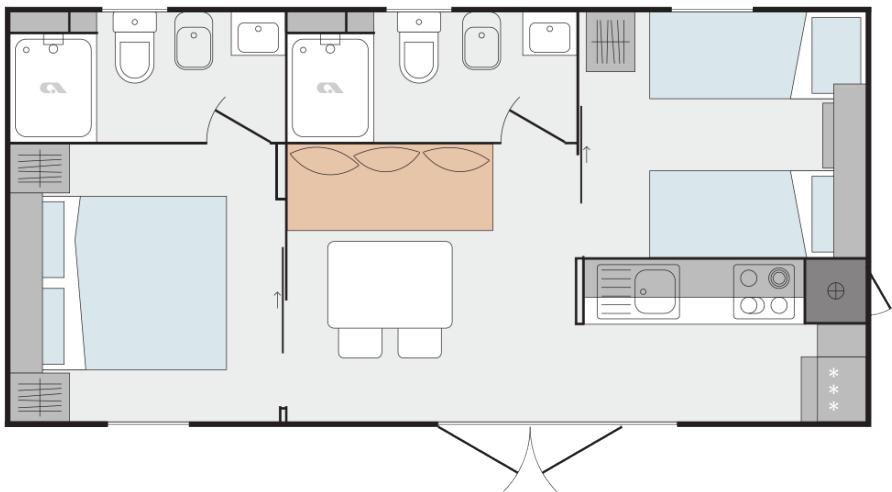

Mline 804 F22

Facade:

Layout:

A1 GENERAL

Area	32,00
Number of beds	4+1
Number of bedrooms	2
Number of bathrooms	2
Lenght	8,00
Width	4,00
Height	3,45

B1 CHASSIS

100% Galvanized Steel Chassis	X
Single inflatable wheels	X
Detachble hook	X
Leveling Feet	X