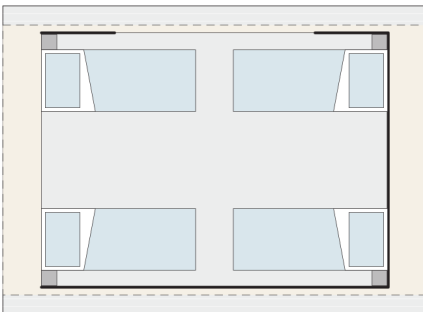

Bell OUTLOOK FAMILY

Facade:

Layout:

B1 CHASSIS

Leveling Feet	O, 1-2%
Anchoring Kit - Steel rod	O
Anchoring Kit - Steel ancor	O

B2 FLOOR

Carpet	O
Pinewood boards floor	X
Larchwood boards floor	O

B3 EXTERIOR WALLS

C0 INTERIOR

Furnishing Decor	TENT
Mosquito net for beds	O

C4 CHILDREN BEDROOM

Single beds with slatted bed base	4 X, 80 x 200
Foam mattresses PN25	X
Upholstered ottoman bed	O
Topper for mattresses	O
Bedside tables	X

Canopy over entrance	X
Lounge furniture with two chairs and coffe table	O
Sun loungers (2 pcs)	O
Terrace larchwood large	O, 400x100cm

A1 GENERAL

Lenght interior/exterior	4,5/5,6
Width interior/exterior	3,2/4,1
Height interior/exterior	2,45/3
Area	14,40
Transport lenght	2,5
Transport width	2
Transport height	0,9
Number of beds	4
Number of bedrooms	1
Number of bathrooms	-
Kitchen	-