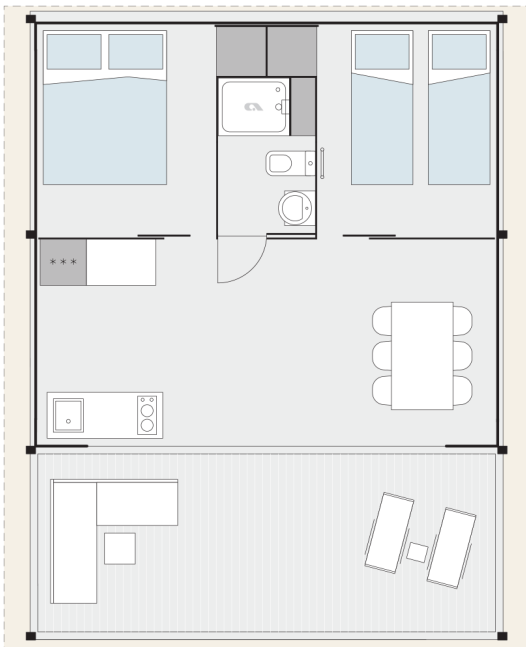

Adriatic M COMFORT

Facade:

Layout:

Layout 2:

A1 GENERAL

Height interior/exterior	2,99/4,15
Number of beds	4+1
Number of bedrooms	2
Number of bathrooms	1
Bathroom	X
Kitchen	X
Loft bedroom	X
Lenght interior/exterior	5,5/8,92
Width interior/exterior	6/6,82
Area	48,60
Transport lenght	8,92
Transport width	2,28
Transport height	2,4
Dimension terrace	6x2,65

C1 LIVING ROOM

Dinning table	X
Transparent glass for dinning table	O
Chairs	X, 6
Mirror	X
Fire extinguisher	O
Fire blanket	O
Smoke detector	O

C3 MASTER BEDROOM

Double bed with slatted bed base	160X200
Foam mattresses (25 kg/m2)	X
Foam mattresses (35 kg/m2)	O
Bedside tables	X
Wardrobe	X
Safe in master bedroom	O