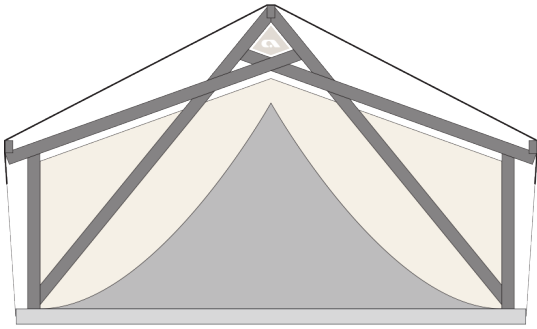

Adriatic M COMFORT

Facade:

Layout:

Layout 2:

A1 GENERAL

Height interior/exterior	2,99/4,15
Number of beds	4+1
Number of bedrooms	2
Number of bathrooms	1
Bathroom	X
Kitchen	X
Loft bedroom	X
Lenght interior/exterior	5,5/8,92
Width interior/exterior	6/6,82
Area	48,60
Transport lenght	8,92
Transport width	2,28
Transport height	2,4
Dimension terrace	6x2,65