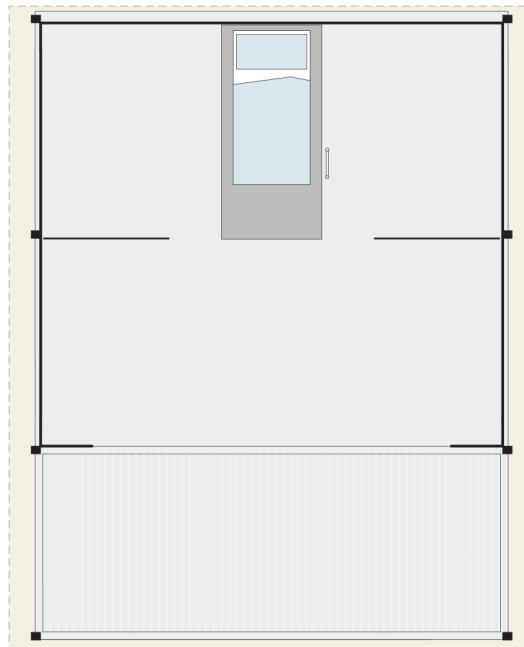

Adriatic M COMFORT

Facade:

Layout:

Layout 2:

A1 GENERAL

Height interior/exterior	2,99/4,15
Number of beds	4+1
Number of bedrooms	2
Number of bathrooms	1
Bathroom	X
Kitchen	X
Loft bedroom	X
Lenght interior/exterior	5,5/8,92
Width interior/exterior	6/6,82
Area	48,60
Transport lenght	8,92
Transport width	2,28
Transport height	2,4
Dimension terrace	6x2,65